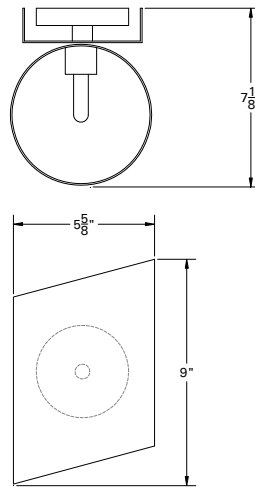

CLIGHTING

333 Buckhead Ave. Atlanta, Ga 30305 Ph: 404-760-1119 Fax:404-760-0797 www.clighting.com

CLB6273/1R

BULB: E12 120V*60W

SHADE: 5 3/4" x 9" Wall glass, opal white

CANOPY: 6 1/4"x4 3/8"x1 3/8"

OVERALL SIZE: 5 3/4" X 9"