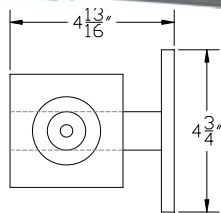

CLCUBE CRYSTAL SMALL

DESCRIPTION: LUCITE SCONCE

CANOPY: 4 3/4" x 4 3/4" SS PLATE

FINISH: CHROME

LAMP: US GU6.35, -12V - MAX. 50W

DIMENSIONS: 4 13/16" DEEP x 4 3/4" WIDE x 4 3/4" HIGH

Project:	Est. #:	Date:	Quantity:
----------	---------	-------	-----------