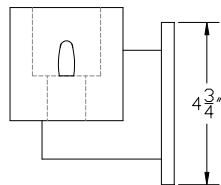

CLCUBE CRYSTAL SMALL

DESCRIPTION: LUCITE SCONCE

CANOPY: 4 3/4" x 4 3/4" SS PLATE

FINISH: CHROME

LAMP: US GU6.35, -12V - MAX. 50W

DIMENSIONS: 4 13/16" DEEP x 4 3/4" WIDE x 4 3/4" HIGH

Project:	Est. #:	Date:	Quantity:
----------	---------	-------	-----------