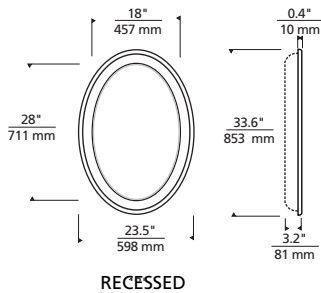

# Tigris Mirror Oval

TIGRIS MIRROR OVAL, SURFACE  
Shown approximately 5% actual size.

## DESCRIPTION

Oval mirror surrounded by a cove of diffused white light. Available in two styles: recessed and surface. Plated pressure formed frame. Provides shadow-free task and ambient light. Includes transformer. ADA compliant.

## WEIGHT

28.00 lb./12.70 kg. ±