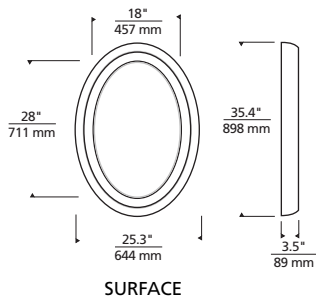

# Tigris Mirror Oval

TIGRIS MIRROR OVAL, SURFACE  
Shown approximately 5% actual size.

## DESCRIPTION

Oval mirror surrounded by a cove of diffused white light. Available in two styles: recessed and surface. Plated pressure formed frame. Provides shadow-free task and ambient light. Includes transformer. ADA compliant.

## WEIGHT

28.00 lb./12.70 kg. ±