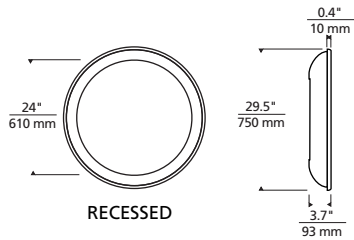

# Tigris Mirror Round

TIGRIS MIRROR, RECESSED  
Shown approximately 5% actual size.

TIGRIS MIRROR SURFACE

RECESSED

SURFACE

**DESCRIPTION**

Round mirror surrounded by a cove of diffused white light. Available in two styles: recessed and surface. Plated pressure formed frame. Provides shadow-free task and ambient light. Includes transformer. ADA compliant.

Chrome, satin nickel.

**LAMP**

Nine low-voltage, 12 volt Halogen bi-pin lamps up to 20 watts each with Pyrex glass shields (included).

**WEIGHT**

35.00 lb./15.87 kg. ±

**ORDERING INFORMATION**

700BCTIGR	STYLE	FINISH
	R30 RECESSED	C CHROME
	S32 SURFACE	S SATIN NICKEL