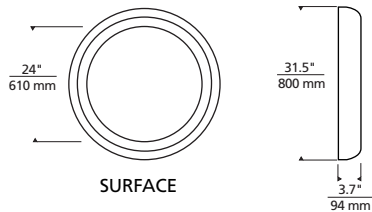

# Tigris Mirror Round

TIGRIS MIRROR, RECESSED  
Shown approximately 5% actual size.

TIGRIS MIRROR SURFACE

RECESSED

SURFACE

**DESCRIPTION**

Round mirror surrounded by a cove of diffused white light. Available in two styles: recessed and surface. Plated pressure formed frame. Provides shadow-free task and ambient light. Includes transformer. ADA compliant.

Chrome, satin nickel.

**LAMP**

Nine low-voltage, 12 volt Halogen bi-pin lamps up to 20 watts each with Pyrex glass shields (included).

**WEIGHT**

35.00 lb./15.87 kg. ±

**ORDERING INFORMATION**

700BCTIGR	STYLE	FINISH
	R30 RECESSED	C CHROME
	S32 SURFACE	S SATIN NICKEL