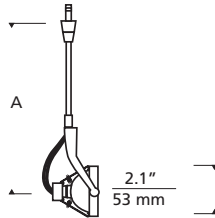

Sportster

ARCHITECTURAL HEAD

SPORTSTER MR16

Shown approximately 50% actual size.

DESCRIPTION

Minimal stylish head rotates 360° and pivots 180°. Eggcrate Louver included.

SYSTEM

Available for FreeJack, MonoRail, Two-Circuit MonoRail, and Wall MonoRail. For use on T-trak, order FreeJack version and T-trak FreeJack Connector (sold separately).

COLOR

None.

FINISH

Chrome, satin nickel.

LAMP

Low-voltage Halogen MR16 lamp up to 75 watts (not included).

ACCESSORIES AND OPTICAL CONTROLS

Compatible accessories and optical controls (sold separately): Eggcrate Louver, Glass Lens, MR16 Snout, plus Gobo Holder.

WEIGHT

0.94-2.28 lb./0.42-1.04 kg. ±

Socket terminates with FreeJack male connector, which may be installed into a system connector. Elements ordered with a system prefix include a connector for that system.

ORDERING INFORMATION

700	SYSTEM	SS6	LENGTH (A)	FINISH
FJ	FREEJACK	04	4.5"	C CHROME
MO	MONORAIL	06	6"	S SATIN NICKEL
MO2	TWO-CIRCUIT MONORAIL	12	12"	
		18	18"	
WMO	WALL MONORAIL	24	24"	

700 _____ SS6 _____