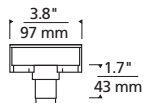

TWO-CIRCUIT
STRAIGHTLINE