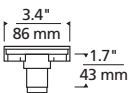

## ARCHITECTURAL HEAD

Shown approximately 25% actual size.

### WEIGHT

1.90 lb./0.86 kg. ±

### System Connectors

Elements ordered with a system prefix include a connector for that system.

SINGLE-CIRCUIT  
T~TRAK

TWO-CIRCUIT  
T~TRAK

SINGLE-CIRCUIT  
STRAIGHTLINE

TWO-CIRCUIT  
STRAIGHTLINE