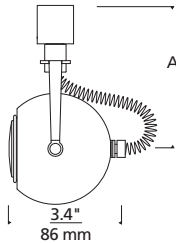

## ARCHITECTURAL HEAD

Shown approximately 25% actual size.

### DESCRIPTION

Glass orb rotates 360°, lamp pivots 260° to direct the beam. Can hold up to two lenses or louvers.